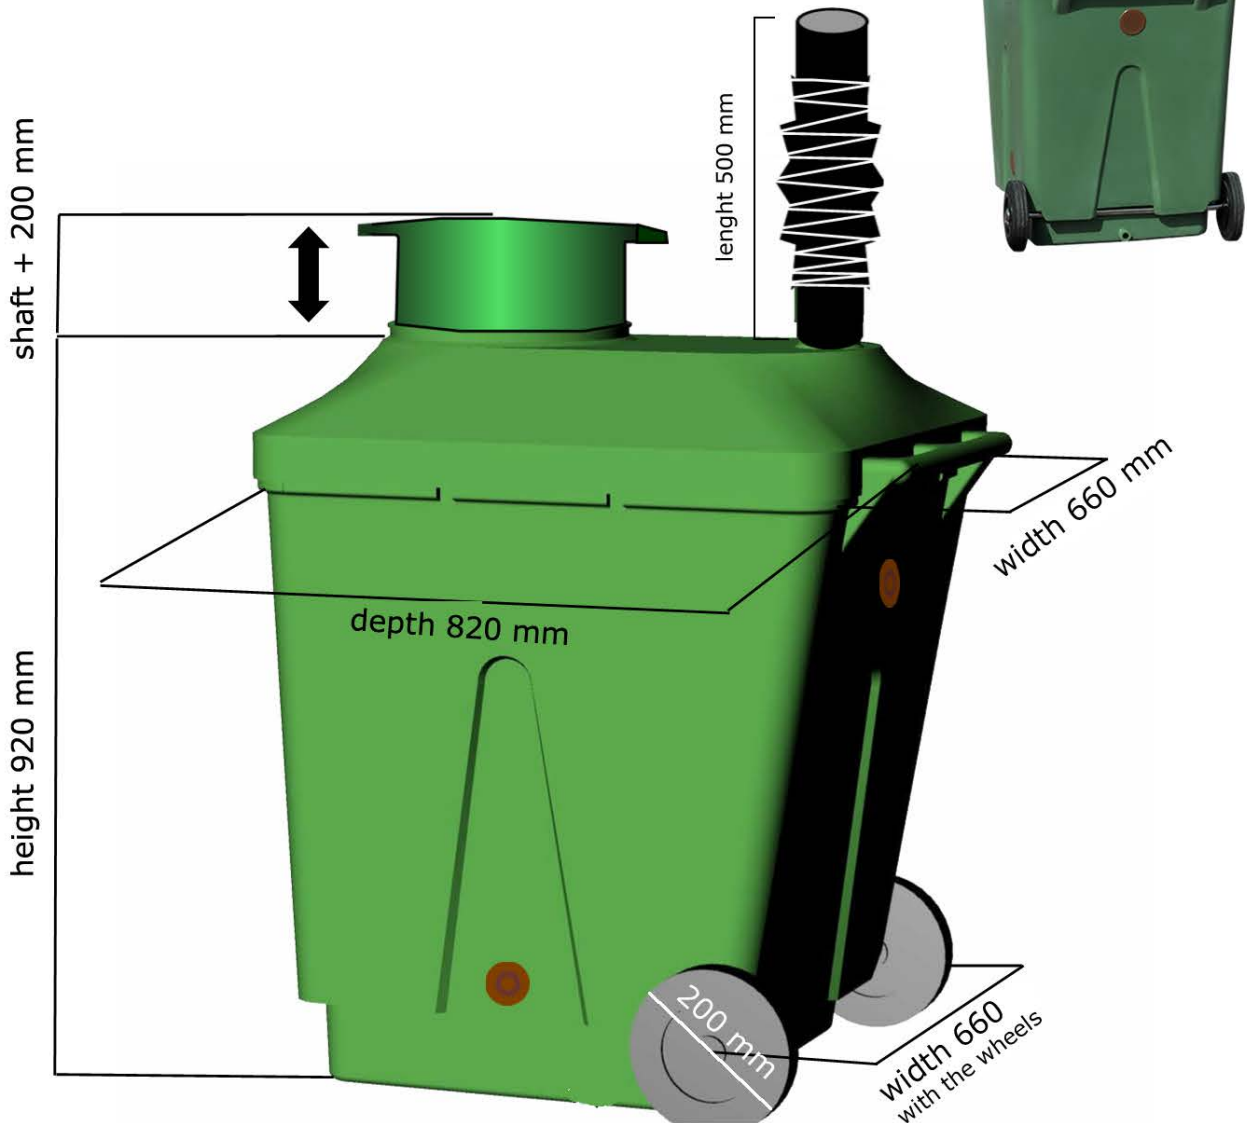

Green Toilet 330

technical information

Green Toilet 330

Height 920 mm

Waste shaft, flexible 200 mm

Width of the container w/wheels 660 mm

Depth 820 mm

Diameter of the ventilation pipe 100 mm

Connection of urine pipe between the wheels from the back

Diameter of the urine hose 29,5 mm

length 1,5 m

Weight: container 15 kg,

whole package w/peat 35 kg

Volume 330 l

Material: LDPE-plastic, manufactured in Finland