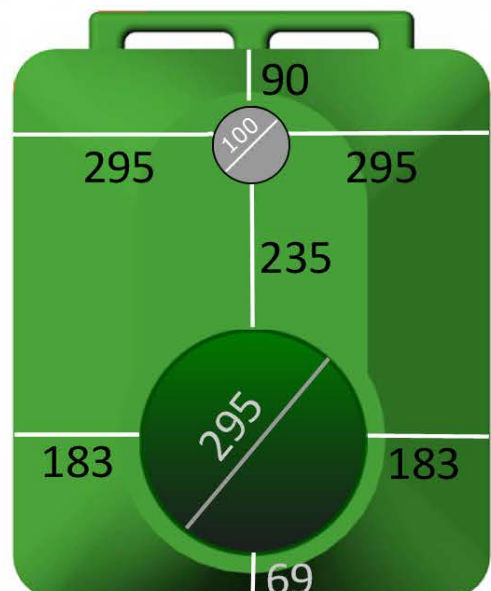

Green Toilet 330

technical information

Green Toilet 330

Height 920 mm

Waste shaft, flexible 200 mm

Width of the container w/wheels 660 mm

Depth 820 mm

Diameter of the ventilation pipe 100 mm

Connection of urine pipe between the wheels from the back

Diameter of the urine hose 29,5 mm

length 1,5 m

Weight: container 15 kg,

whole package w/peat 35 kg

Volume 330 l

Material: LDPE-plastic, manufactured in Finland