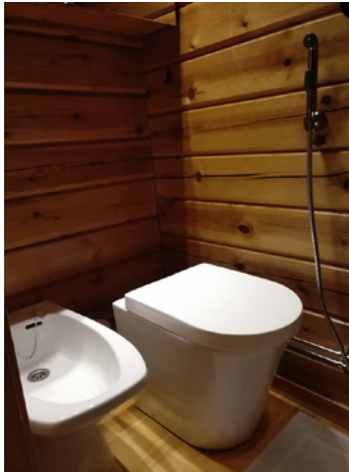

USE AND MAINTENANCE

Green Toilet Lux is used just like a water closet, only there is no flushing. Bidet shower can be used, if it is available.

Green Toilet Lux can be taken into use in sites where there no water or electricity. However, if electricity is available, it is recommended to ensure the ventilation with an electrical duct fan.

The service intervals are long – normally several months. The change of a new container is easy, thanks to sturdy wheels. The capacity of the system can be scaled up endlessly with spare containers.