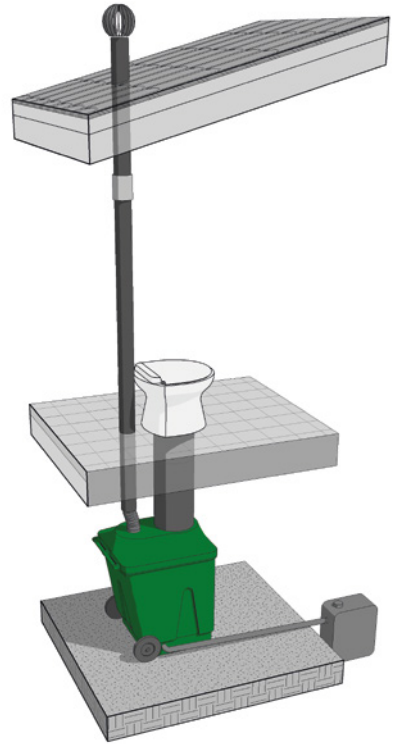

USE AND MAINTENANCE

Green Toilet Lux is used just like a water closet, only there is no flushing. Bidet shower can be used, if it is available.

Green Toilet Lux can be taken into use in sites where there no water or electricity. However, if electricity is available, it is recommended to ensure the ventilation with an electrical duct fan.

The service intervals are long – normally several months. The change of a new container is easy, thanks to sturdy wheels. The capacity of the system can be scaled up endlessly with spare containers.